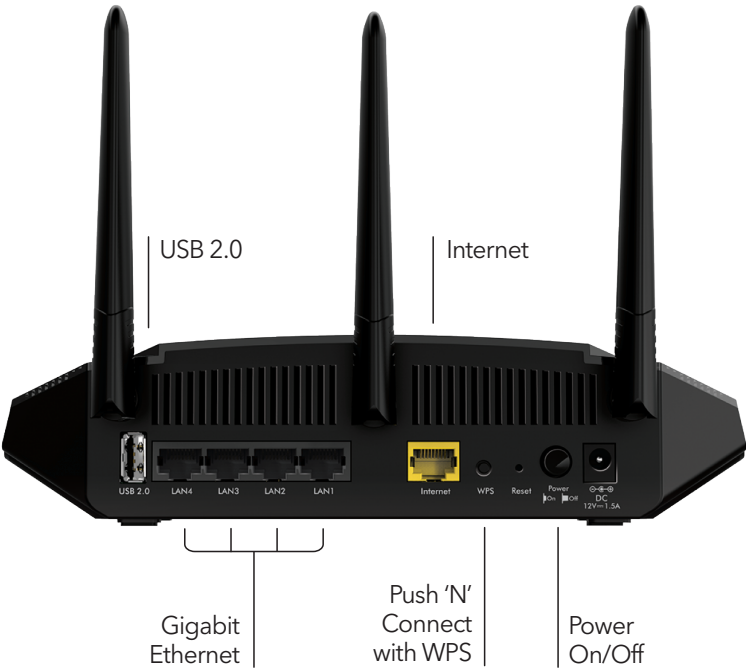

Connection Diagram