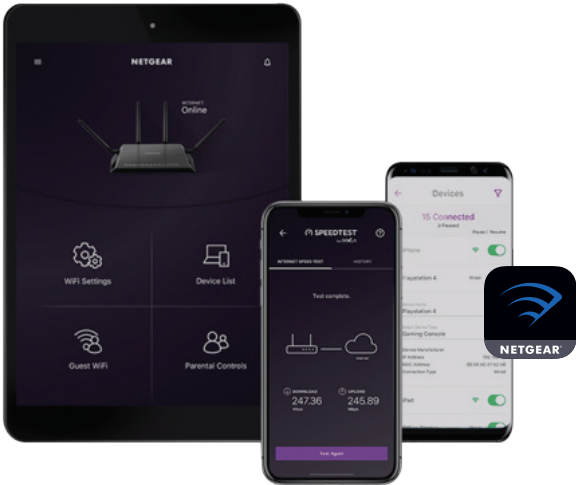

SECURE WIFI CONNECTIONS–Standards-based WiFi Security (802.11i, 128-bit AES encryption with PSK)

PERSONAL FTP SERVER–Customized free URL to create FTP server

Nighthawk® App

The Nighthawk® App makes it easy to set up your router and get the most out of your WiFi. With the app, you can install your router in few steps—just connect your mobile device to the router network and the app will walk you through the rest. Once set up, you can use the intuitive dashboard to manage your connected devices.

- Remote Management—Easily monitor your home network anytime, anywhere
- Traffic Meter—Track Internet data usage
- Guest Networks—Set up separate WiFi access for guests
- Quick Setup—Get connected in just minutes